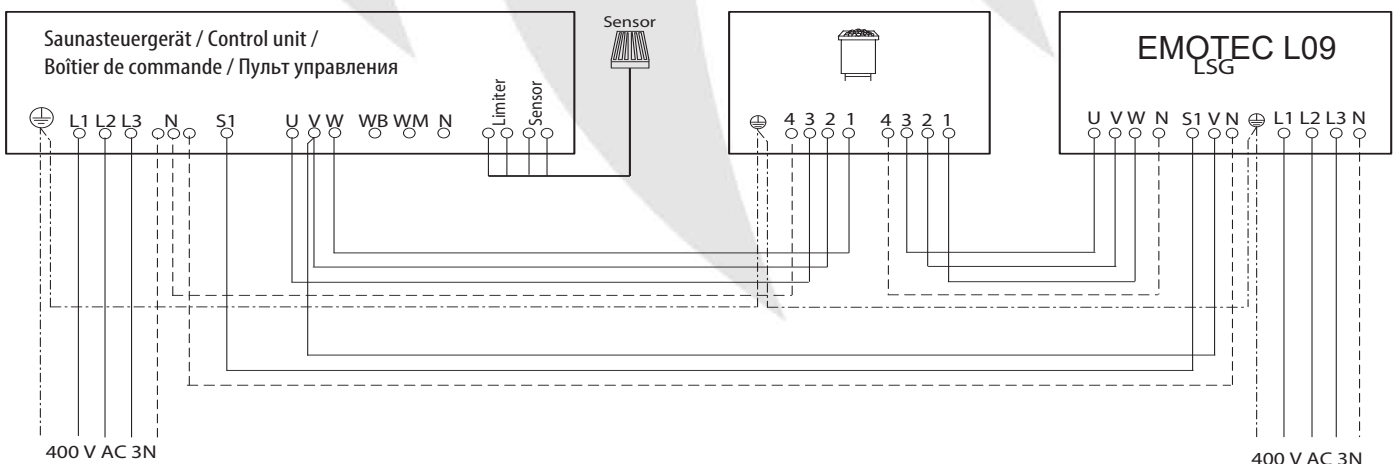

EMOTEC L09R relay box

Housing: plastic, single-case design
 Dimension H/W/D: 24 x 23 x 7 cm
 Power supply: 400V 3N AC 50Hz
 Item no.: 94.4998

Relay box for power extension of sauna control units. 9 kW power capacity in combination with a 9 kW suits sauna heaters up to 18 kW (two circuit models). Suits Econ, Emotec, EmoTouch and Infratouch series.

⚠ Only for 2 circuit-wiring sauna heaters (max. 2 x 9 kW).

Installation scheme

without vaporizer

CE IP x4 AR 56 TÜV SÜD
 MADE IN GERMANY

with max. 3 kW vaporizer

Connection scheme example

Subject to technical modifications