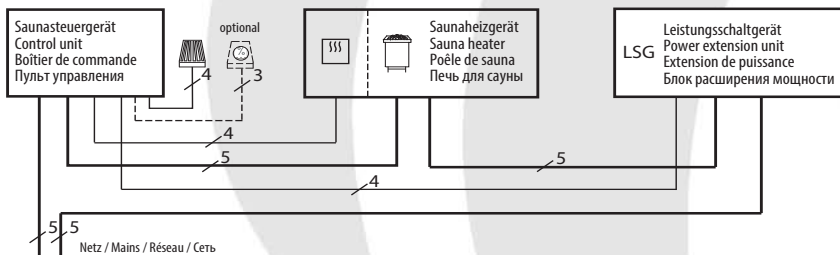

EMOTEC L09R relay box

Housing: plastic, single-case design
 Dimension H/W/D: 24 x 23 x 7 cm
 Power supply: 400V 3N AC 50Hz
 Item no.: 94.4998

Relay box for power extension of sauna control units. 9 kW power capacity in combination with a 9 kW suits sauna heaters up to 18 kW (two circuit models). Suits Econ, Emotec, EmoTouch and Infratouch series.

⚠ Only for 2 circuit-wiring sauna heaters (max. 2 x 9 kW).

Installation scheme

without vaporizer

CE IP x4 AR 56 TÜV SÜD
 MADE IN GERMANY

with max. 3 kW vaporizer

Connection scheme example

Subject to technical modifications