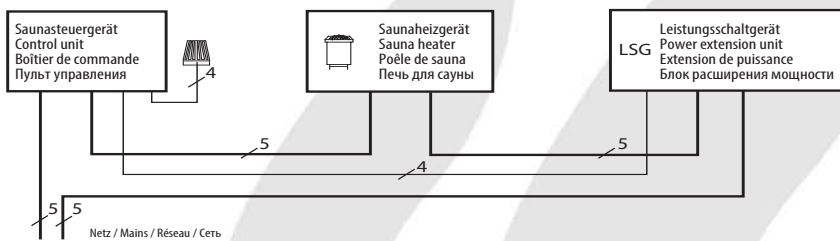

EMOTEC L09R relay box

Housing: plastic, single-case design
 Dimension H/W/D: 24 x 23 x 7 cm
 Power supply: 400V 3N AC 50Hz
 Item no.: 94.4998

Relay box for power extension of sauna control units. 9 kW power capacity in combination with a 9 kW suits sauna heaters up to 18 kW (two circuit models). Suits Econ, Emotec, EmoTouch and Infratouch series.

⚠ Only for 2 circuit-wiring sauna heaters (max. 2 x 9 kW).

Installation scheme

without vaporizer

CE IP x4 AR 56 TÜV SÜD
 MADE IN GERMANY

with max. 3 kW vaporizer

Connection scheme example

Subject to technical modifications